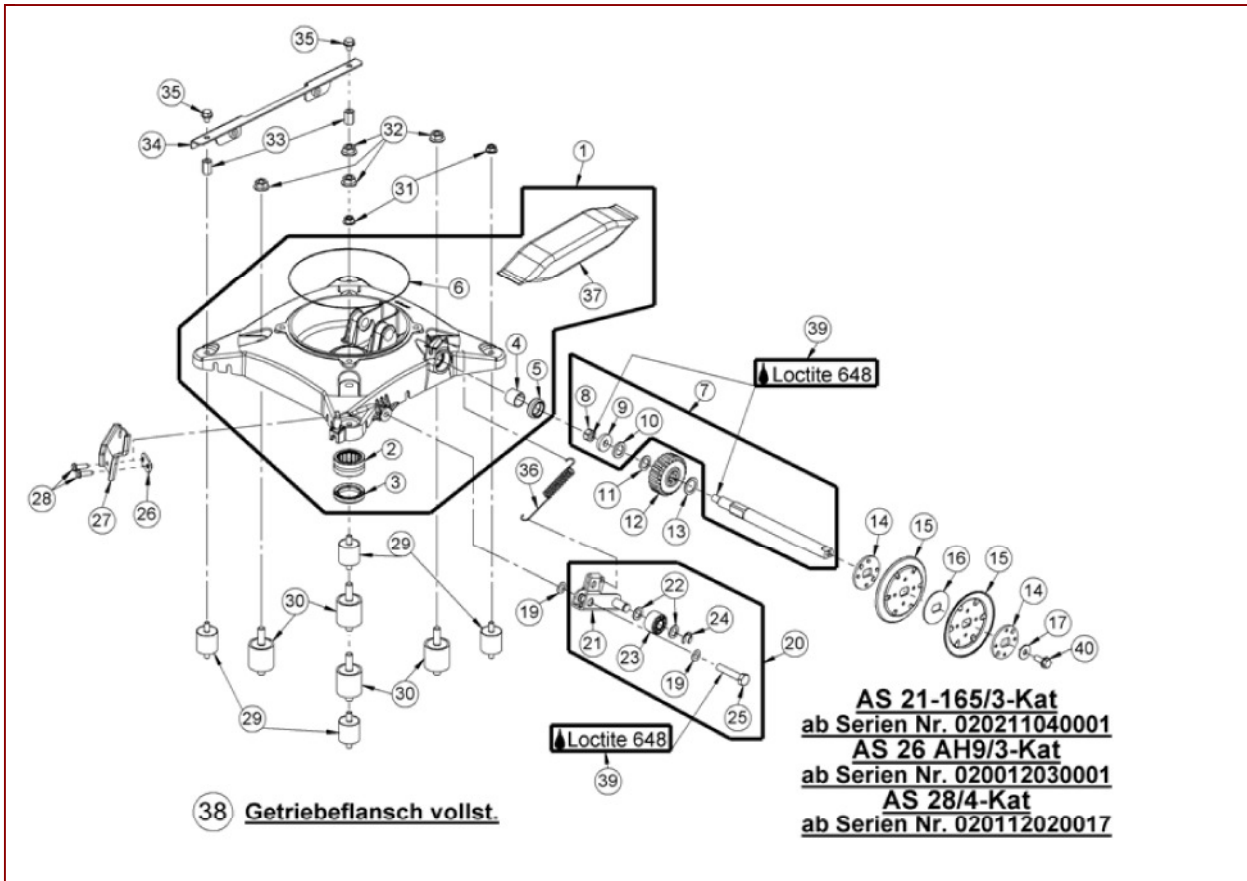

AS 21-165/3-Kat ab FNr 020211040001 – ET-Dokumentation – Getriebeflansch vollst.

AS 21-165/3-Kat ab FNR 020211040001 – ET-Dokumentation – Getriebeflansch vollst.

Pos	Art-Nr.	E-Nr.	Menge	Beschreibung	Modell	Info
1	G00180114	E07079	1	Getriebeflansch+E03114+E04717		
2	G07829002	E03105	1	Nadellager		
3	G00037007	E03107	1	Wellendichtring		
4	G00028020	E06075	1	DU-Buchse		
5	G00037008	E03109	1	Wellendichtring		
6	G00006050	E03114	1	Rundschnurring		
7	G00180025	E06171	1	Schneckenradwelle m. Mutter		
8	G07906001	E06261	2	6kt- Mutter selbstsichernd (6 Stk.)		
9	G07902003	E06337	1	Scheibe (3 Stk.)		
10	G07816005	E01985	1	Scheibe (10 Stk.)		
11	G07847010	E03113	1	Passscheibe (10 Stk.)		
12	G00330006	E03111	1	Schneckenrad		
13	G07847009	E03112	1	Passscheibe (10 Stk.)		
14	G00010065	E04663	2	Scheibe (3 Stk.)		
15	G00130012	E04713	2	Riemenscheibenhäfte		
16	G00010073	E04823	1	Ausgleichscheibe (2 Stk.)		
17	G07880004	E03914	1	Scheibe (20 Stk.)		
19	G07847036	E05984	2	Passscheibe (10 Stk.)		
20	G00180015	E05732	1	Riemenspanner m.6-kt.Schraube		
21	G00330021	E04789	1	Spannhebel vollst.		
22	G07847011	E03134	2	Passscheibe (10 Stk.)		
23	G00330015	E03135	1	Spannrolle vollst.		
24	G07864002	E03136	1	Sicherungsscheibe (20 Stk.)		
25	G07837016	E03901	2	6kt- Schraube (5 Stk.)		
26	G00130018	E05827	2	BEFESTIGUNGSLASCHE		
27	G00130040	E06026	1	Gegenhalter		
28	G07890005	E04986	4	Gew. furch. Schr., Flanschkopf (3 Stk.)		
29	G00008046	E03131	4	Gummielement		
30	G00008146	E11775	4	Gummielement		
31	G00007041	E05975	2	Sperrzahnmutter (3 Stk.)		
32	G00007042	E06037	4	Sperrzahnmutter (3 Stk.)		
33	G00007077	E11785	2	Verbindungsmutter		
34	G00109070	E11784	1	Tragwinkel		
35	G00009161	E11786	2	Flanschschraube		
36	G00002063	E10616	1	Zugfeder		
37	G00041001	E04717	1	Getriebefliessfett (300 ml)		
38	G00180120	E11814	1	Getriebeflansch+E03114+E04717		
39	G00041013	E06078	1	LOCTITE 648 (50 ml)		
40	G07913004	E10189	1	6kt- Schraube mit Flansch